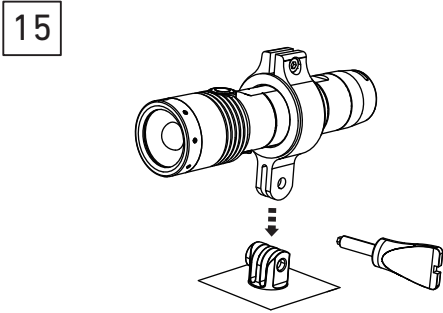

LEDLENSER GOPRO ADAPTER SET

GOPRO ADAPTER SET Type A for MT10/MT14/P7

GOPRO ADAPTER SET Type B for MT6

Ledlenser GmbH & Co. KG
 Kronenstr. 5-7 • 42699 Solingen • Germany
 Phone +49 212/5948-0 Fax +49 212/5948-200
 info@ledlenser.com