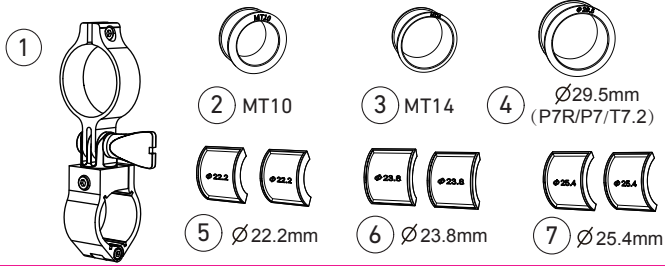

LEDLENSER GOPRO ADAPTER SET

GOPRO ADAPTER SET Type A for MT10/MT14/P7

GOPRO ADAPTER SET Type B for MT6

Ledlenser GmbH & Co. KG
 Kronenstr. 5-7 • 42699 Solingen • Germany
 Phone +49 212/5948-0 Fax +49 212/5948-200
 info@ledlenser.com