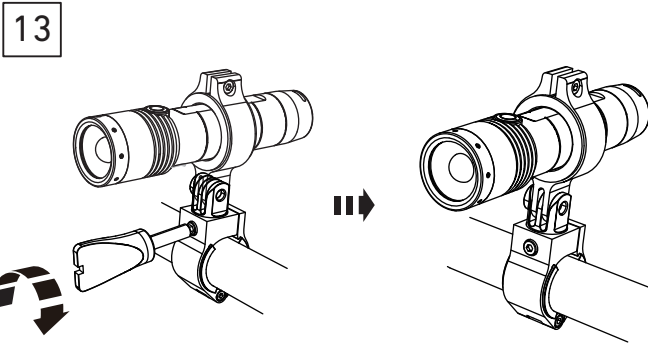

LEDLENSER GOPRO ADAPTER SET

GOPRO ADAPTER SET Type A for MT10/MT14/P7

GOPRO ADAPTER SET Type B for MT6

Ledlenser GmbH & Co. KG
 Kronenstr. 5-7 • 42699 Solingen • Germany
 Phone +49 212/5948-0 Fax +49 212/5948-200
 info@ledlenser.com