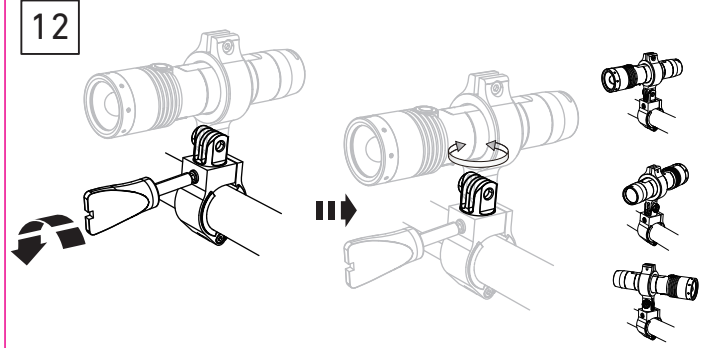

LEDLENSER GOPRO ADAPTER SET

GOPRO ADAPTER SET Type A for MT10/MT14/P7

GOPRO ADAPTER SET Type B for MT6

Ledlenser GmbH & Co. KG
 Kronenstr. 5-7 • 42699 Solingen • Germany
 Phone +49 212/5948-0 Fax +49 212/5948-200
 info@ledlenser.com