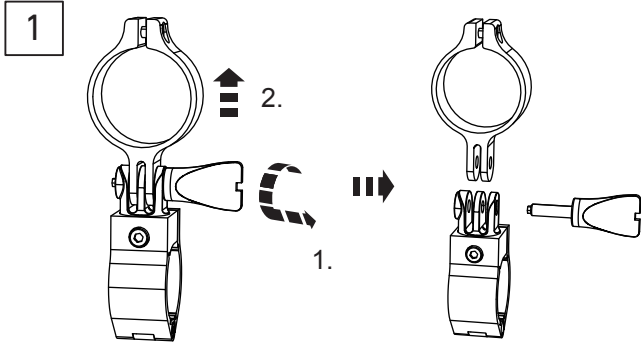

LEDLENSER GOPRO ADAPTER SET

GOPRO ADAPTER SET Type A for MT10/MT14/P7

GOPRO ADAPTER SET Type B for MT6

Ledlenser GmbH & Co. KG
 Kronenstr. 5-7 • 42699 Solingen • Germany
 Phone +49 212/5948-0 Fax +49 212/5948-200
 info@ledlenser.com