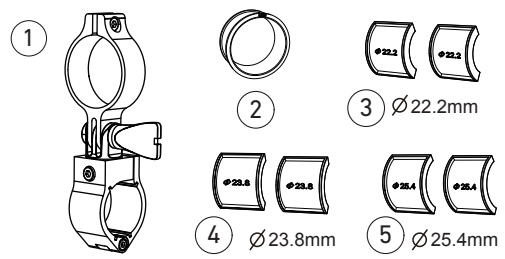

LEDLENSER GOPRO ADAPTER SET

GOPRO ADAPTER SET Type A for MT10/MT14/P7

GOPRO ADAPTER SET Type B for MT6

Ledlenser GmbH & Co. KG
 Kronenstr. 5-7 • 42699 Solingen • Germany
 Phone +49 212/5948-0 Fax +49 212/5948-200
 info@ledlenser.com