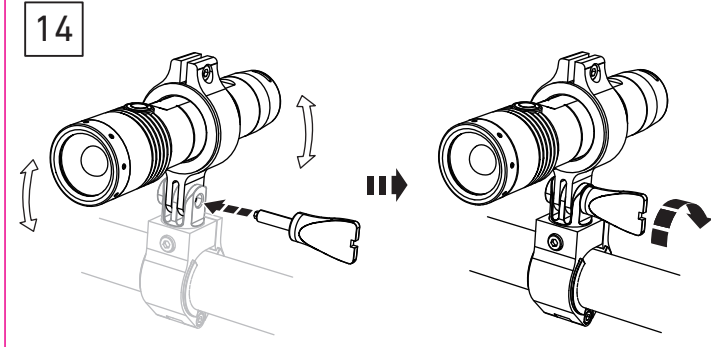

LEDLENSER GOPRO ADAPTER SET

GOPRO ADAPTER SET Type A for MT10/MT14/P7

GOPRO ADAPTER SET Type B for MT6

Ledlenser GmbH & Co. KG
 Kronenstr. 5-7 • 42699 Solingen • Germany
 Phone +49 212/5948-0 Fax +49 212/5948-200
 info@ledlenser.com