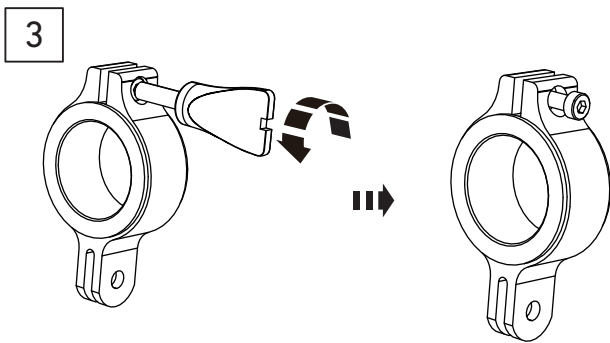

LEDLENSER GOPRO ADAPTER SET

GOPRO ADAPTER SET Type A for MT10/MT14/P7

GOPRO ADAPTER SET Type B for MT6

Ledlenser GmbH & Co. KG
 Kronenstr. 5-7 • 42699 Solingen • Germany
 Phone +49 212/5948-0 Fax +49 212/5948-200
 info@ledlenser.com