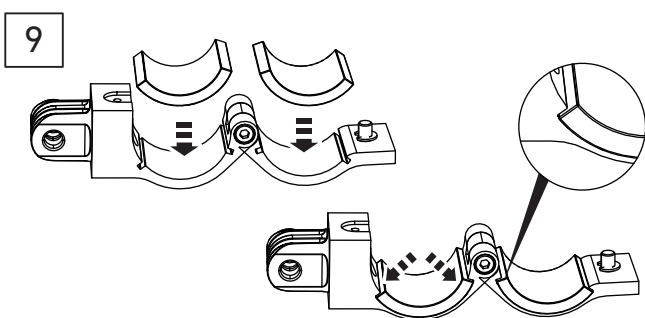

LEDLENSER GOPRO ADAPTER SET

GOPRO ADAPTER SET Type A for MT10/MT14/P7

GOPRO ADAPTER SET Type B for MT6

Ledlenser GmbH & Co. KG
 Kronenstr. 5-7 • 42699 Solingen • Germany
 Phone +49 212/5948-0 Fax +49 212/5948-200
 info@ledlenser.com