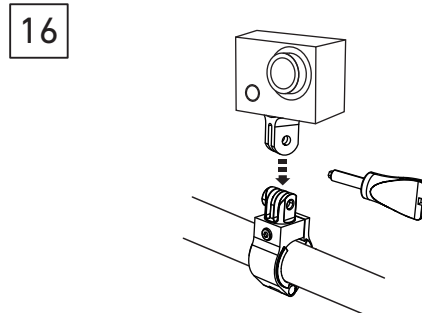

LEDLENSER GOPRO ADAPTER SET

GOPRO ADAPTER SET Type A for MT10/MT14/P7

GOPRO ADAPTER SET Type B for MT6

Ledlenser GmbH & Co. KG
 Kronenstr. 5-7 • 42699 Solingen • Germany
 Phone +49 212/5948-0 Fax +49 212/5948-200
 info@ledlenser.com