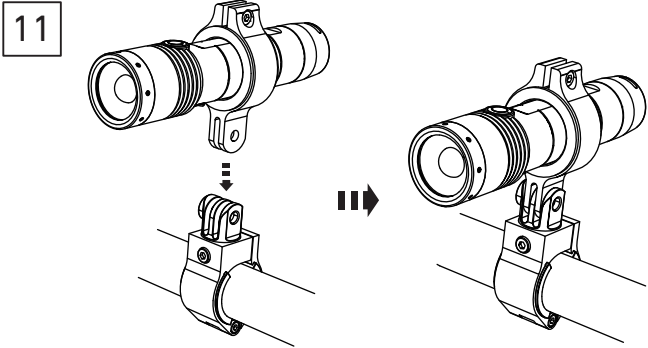

LEDLENSER GOPRO ADAPTER SET

GOPRO ADAPTER SET Type A for MT10/MT14/P7

GOPRO ADAPTER SET Type B for MT6

Ledlenser GmbH & Co. KG
 Kronenstr. 5-7 • 42699 Solingen • Germany
 Phone +49 212/5948-0 Fax +49 212/5948-200
 info@ledlenser.com