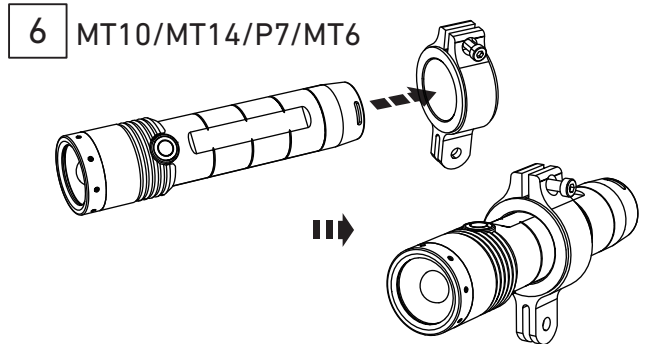

LEDLENSER GOPRO ADAPTER SET

GOPRO ADAPTER SET Type A for MT10/MT14/P7

GOPRO ADAPTER SET Type B for MT6

Ledlenser GmbH & Co. KG
 Kronenstr. 5-7 • 42699 Solingen • Germany
 Phone +49 212/5948-0 Fax +49 212/5948-200
 info@ledlenser.com