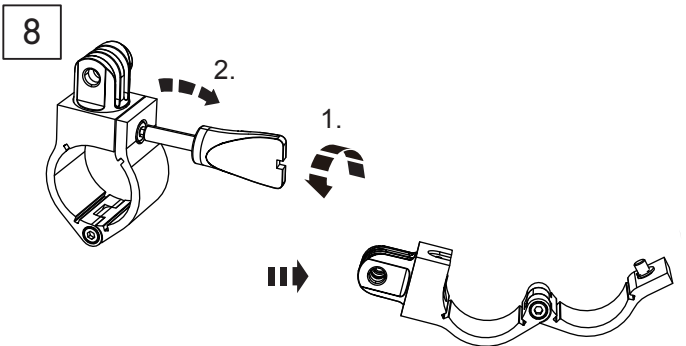

LEDLENSER GOPRO ADAPTER SET

GOPRO ADAPTER SET Type A for MT10/MT14/P7

GOPRO ADAPTER SET Type B for MT6

Ledlenser GmbH & Co. KG
 Kronenstr. 5-7 • 42699 Solingen • Germany
 Phone +49 212/5948-0 Fax +49 212/5948-200
 info@ledlenser.com