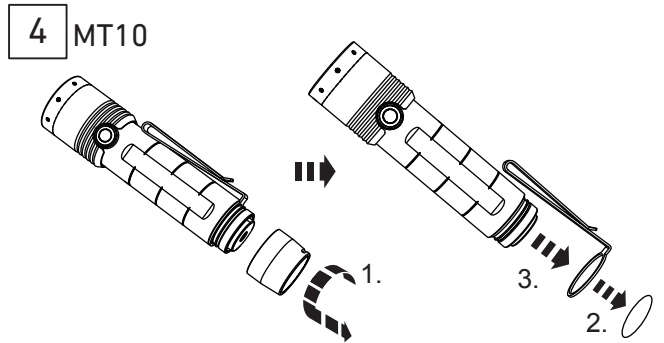

LEDLENSER GOPRO ADAPTER SET

GOPRO ADAPTER SET Type A for MT10/MT14/P7

GOPRO ADAPTER SET Type B for MT6

Ledlenser GmbH & Co. KG
 Kronenstr. 5-7 • 42699 Solingen • Germany
 Phone +49 212/5948-0 Fax +49 212/5948-200
 info@ledlenser.com