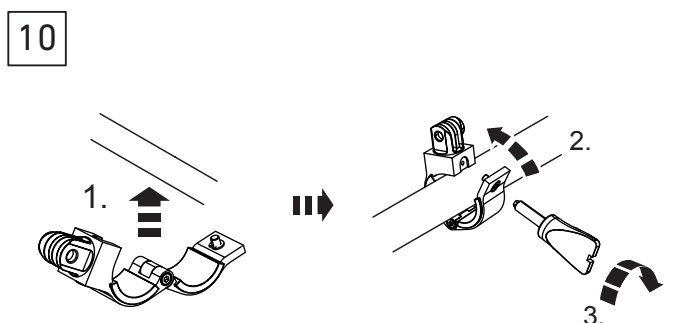

LEDLENSER GOPRO ADAPTER SET

GOPRO ADAPTER SET Type A for MT10/MT14/P7

GOPRO ADAPTER SET Type B for MT6

Ledlenser GmbH & Co. KG
 Kronenstr. 5-7 • 42699 Solingen • Germany
 Phone +49 212/5948-0 Fax +49 212/5948-200
 info@ledlenser.com