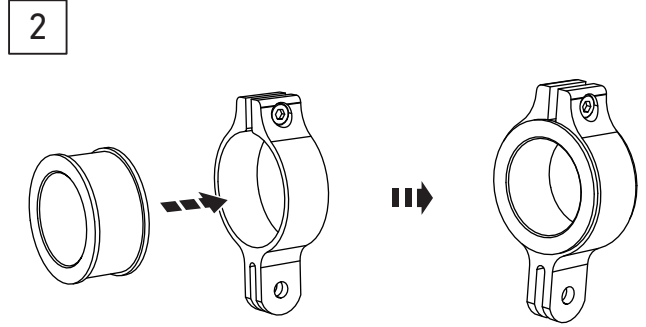

LEDLENSER GOPRO ADAPTER SET

GOPRO ADAPTER SET Type A for MT10/MT14/P7

GOPRO ADAPTER SET Type B for MT6

Ledlenser GmbH & Co. KG
 Kronenstr. 5-7 • 42699 Solingen • Germany
 Phone +49 212/5948-0 Fax +49 212/5948-200
 info@ledlenser.com