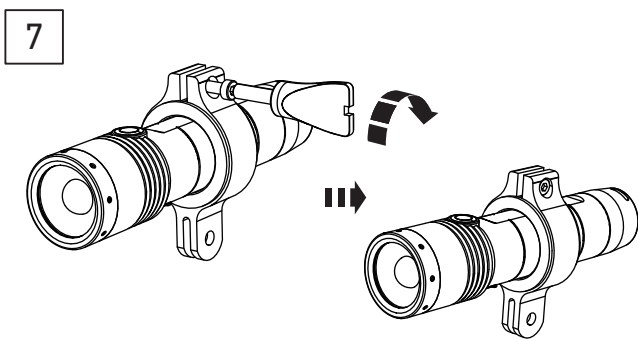

LEDLENSER GOPRO ADAPTER SET

GOPRO ADAPTER SET Type A for MT10/MT14/P7

GOPRO ADAPTER SET Type B for MT6

Ledlenser GmbH & Co. KG
 Kronenstr. 5-7 • 42699 Solingen • Germany
 Phone +49 212/5948-0 Fax +49 212/5948-200
 info@ledlenser.com